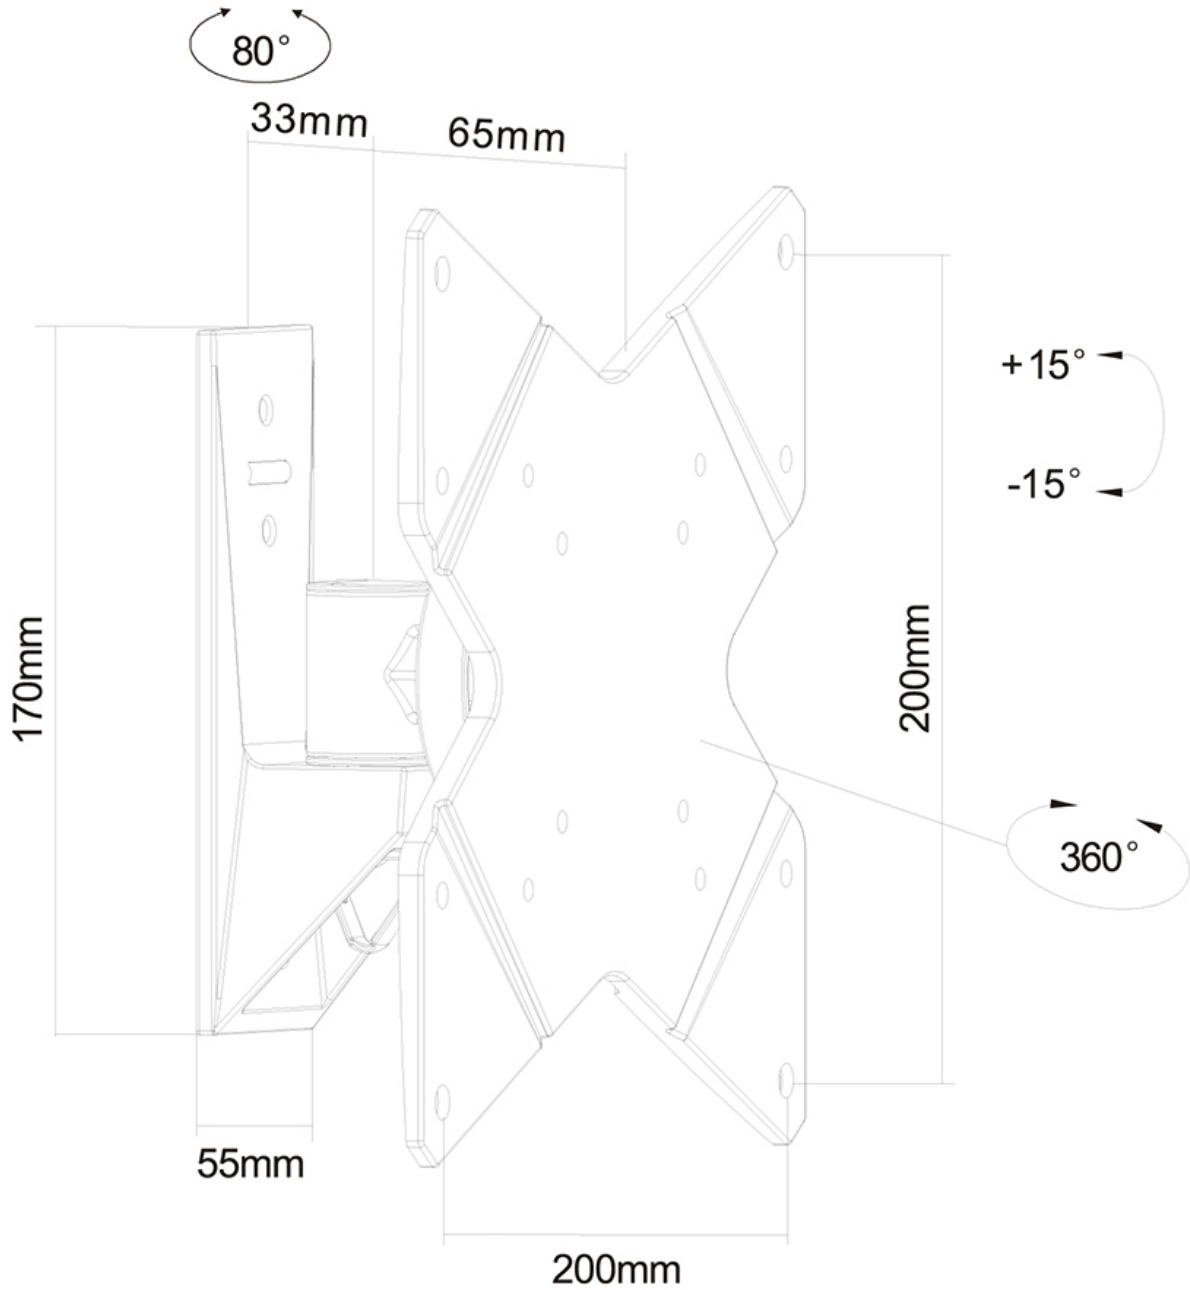

FPMA-W815

NEOMOUNTS FPMA-W815 MONITOR/TV MOUNT

Neomounts